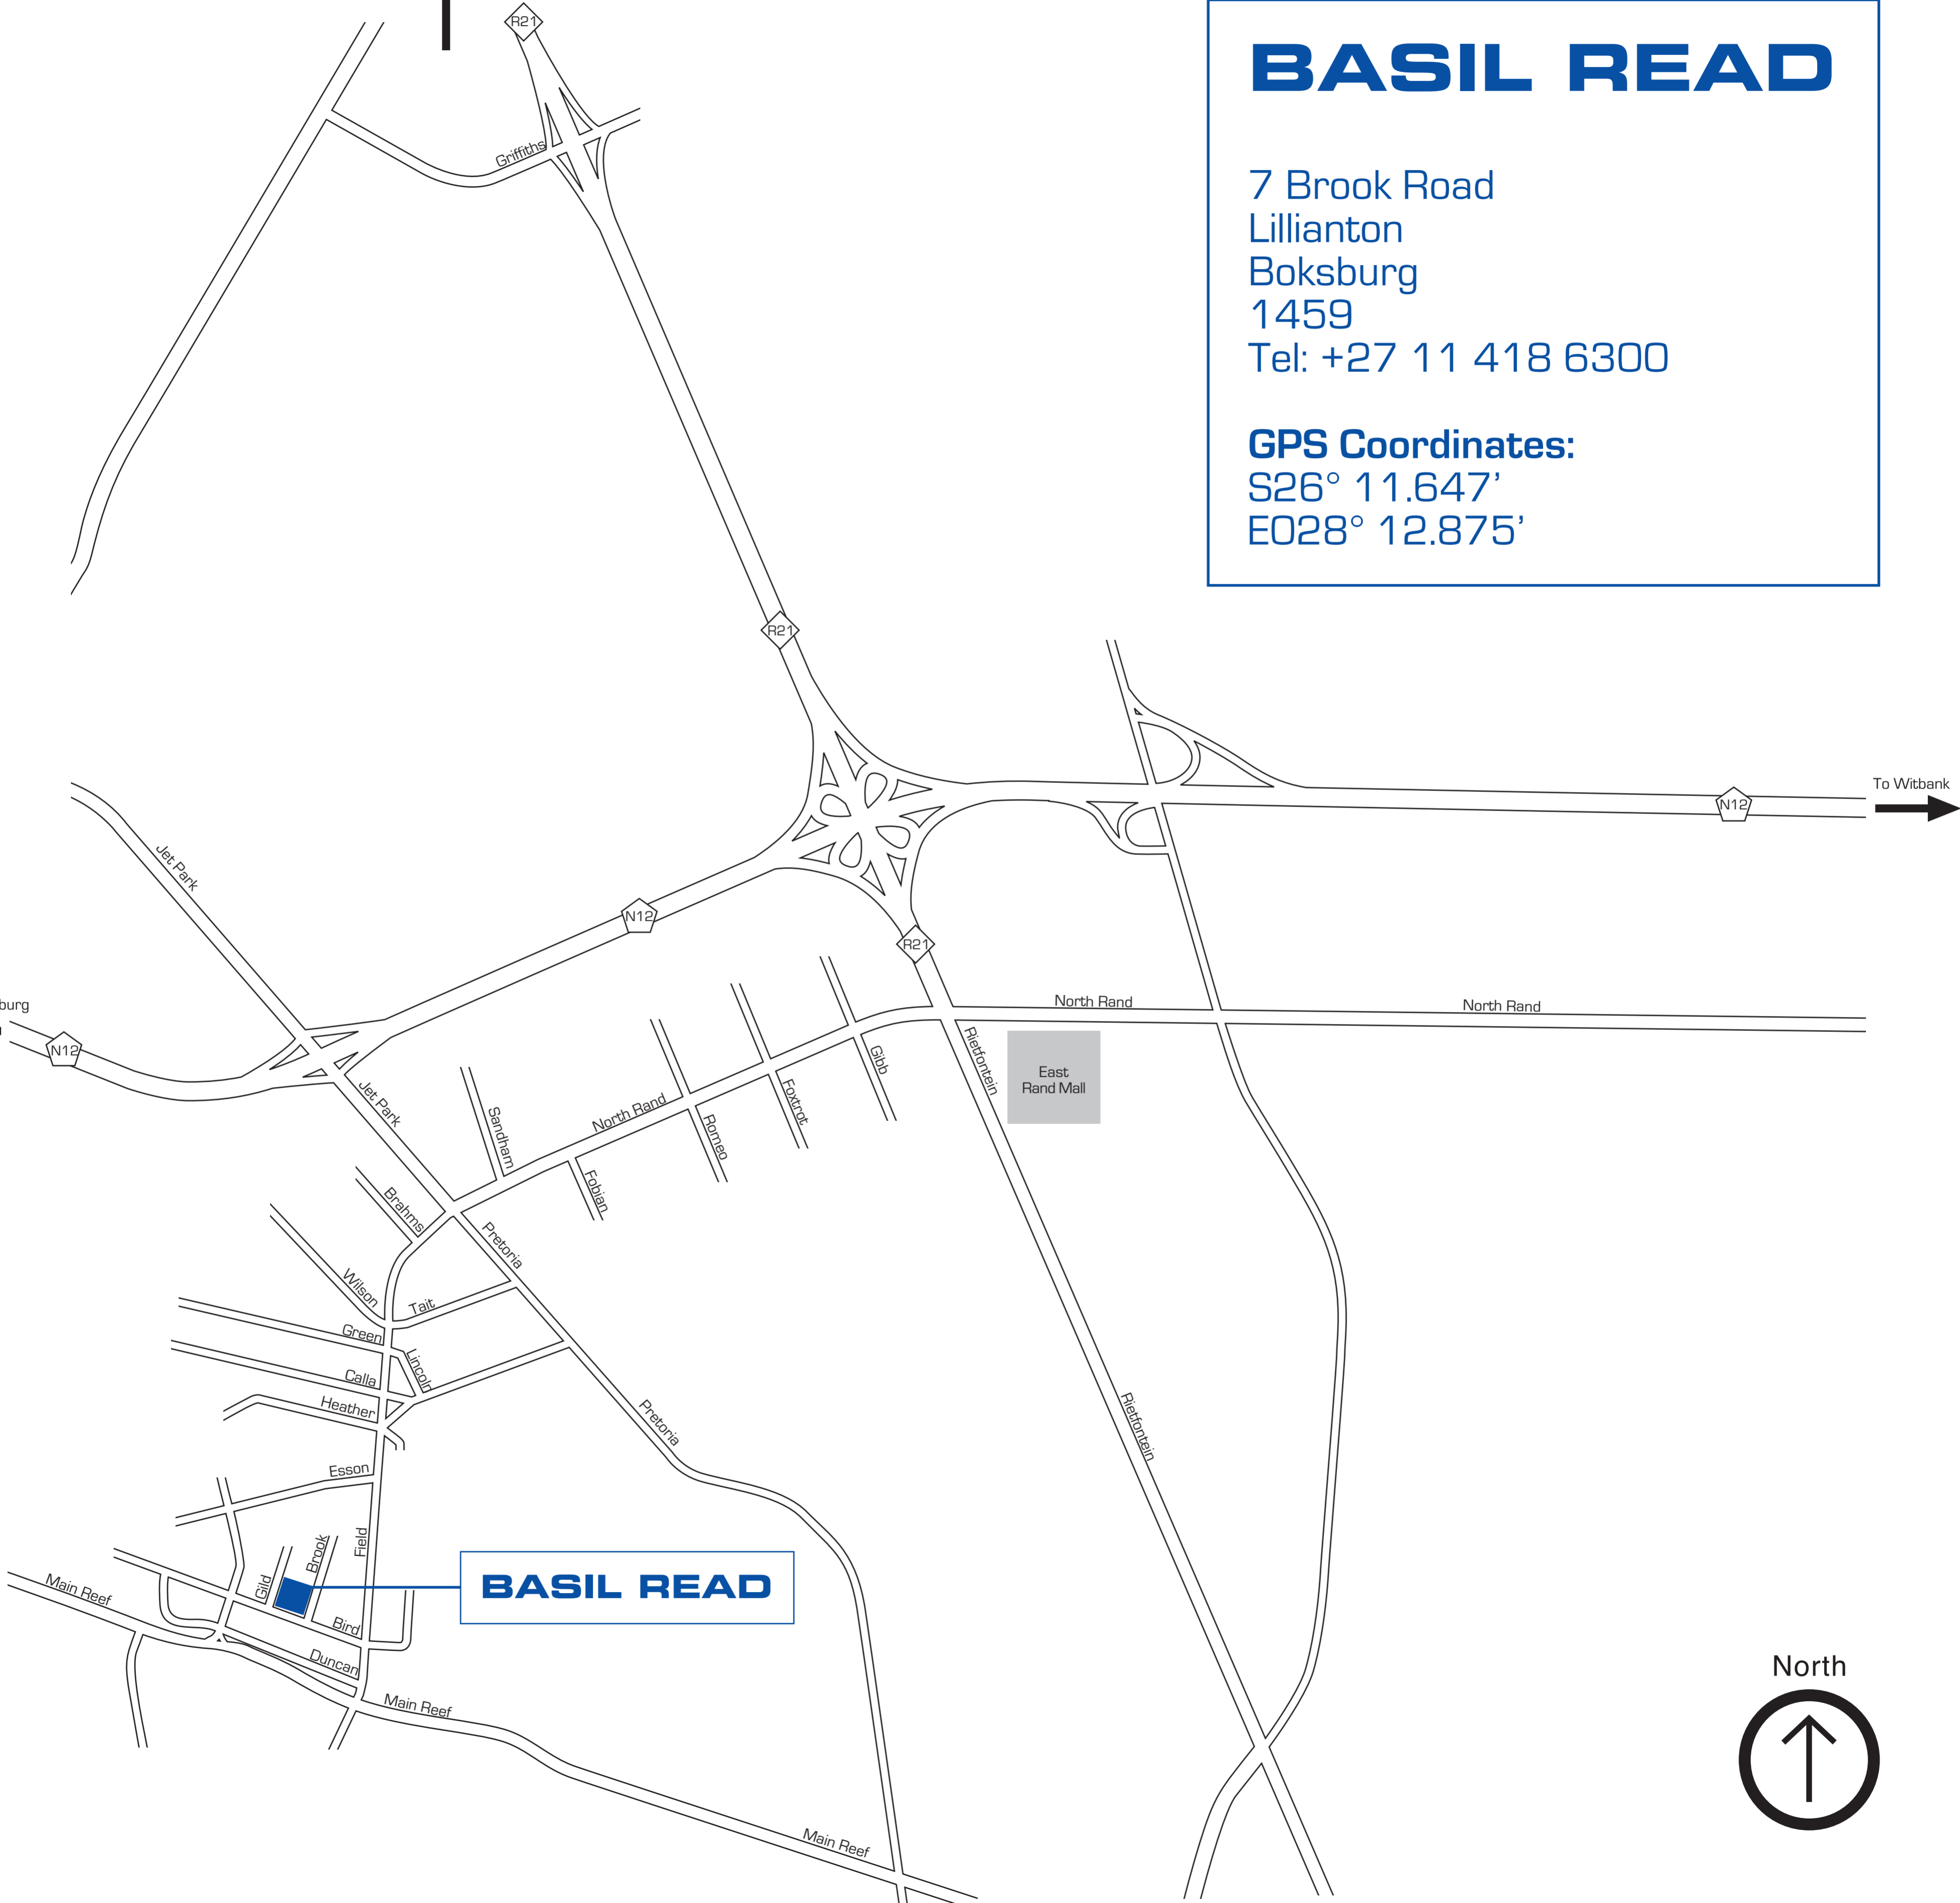

Johannesburg
International
Airport

R21

Griffiths

BASIL READ

7 Brook Road
Lillianton
Boksburg
1459
Tel: +27 11 418 6300

GPS Coordinates:
S26° 11.647'
E028° 12.875'

To Witbank

N12

To Johannesburg

N12

East
Rand Mall

BASIL READ

North